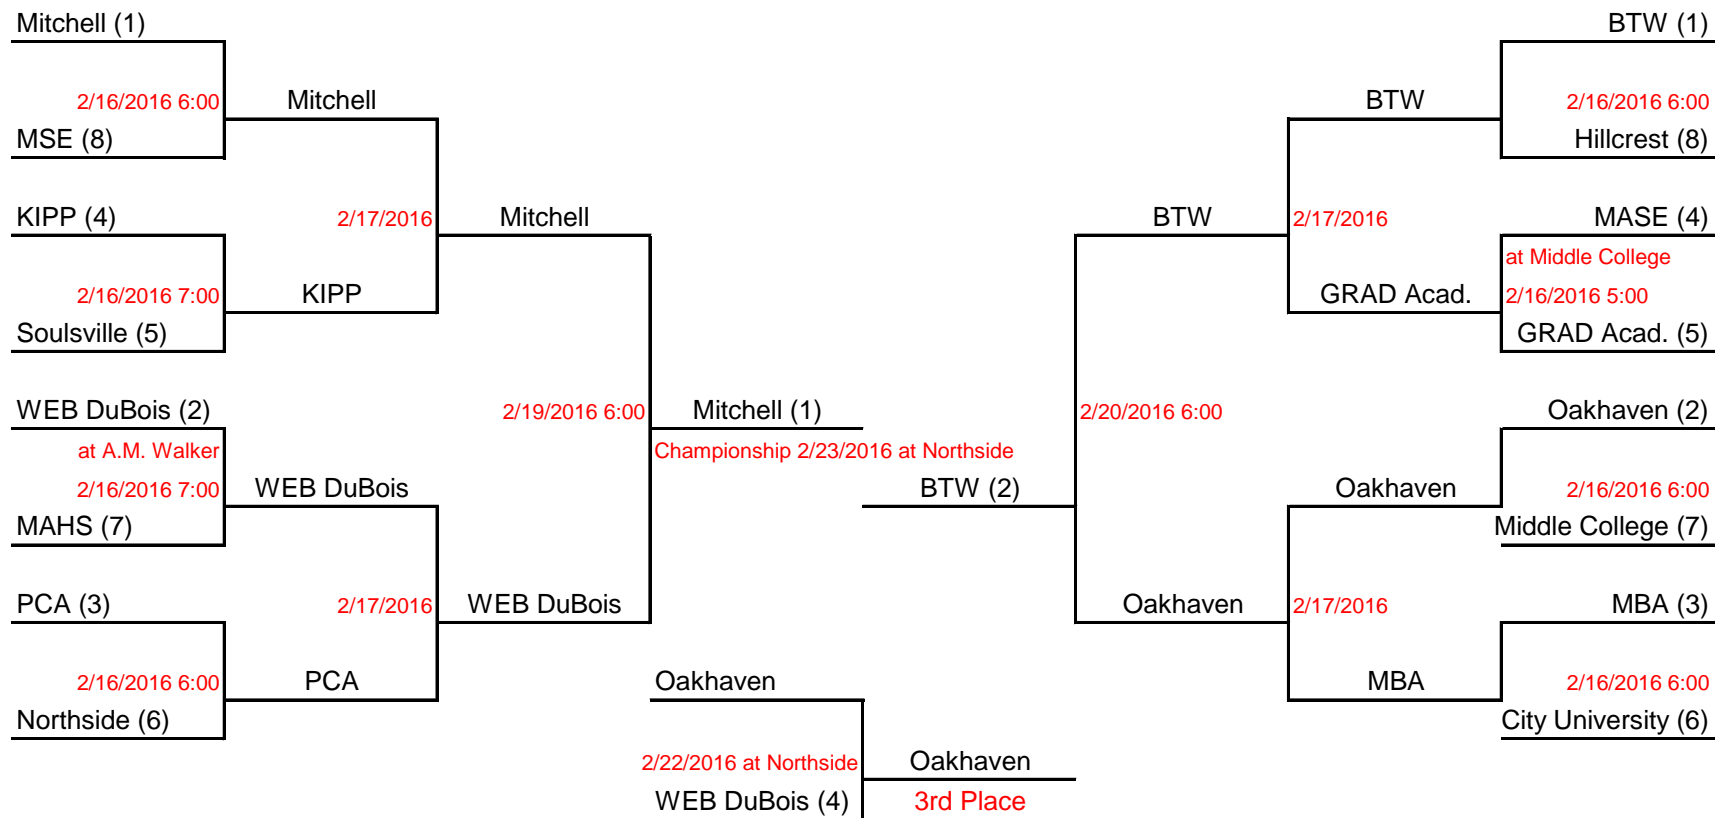

District 16A Tournament at Northside GIRLS

*first round at higher seed (top of bracket)

**District 16A Tournament at Northside
BOYS**

*first round at higher seed (top of bracket)