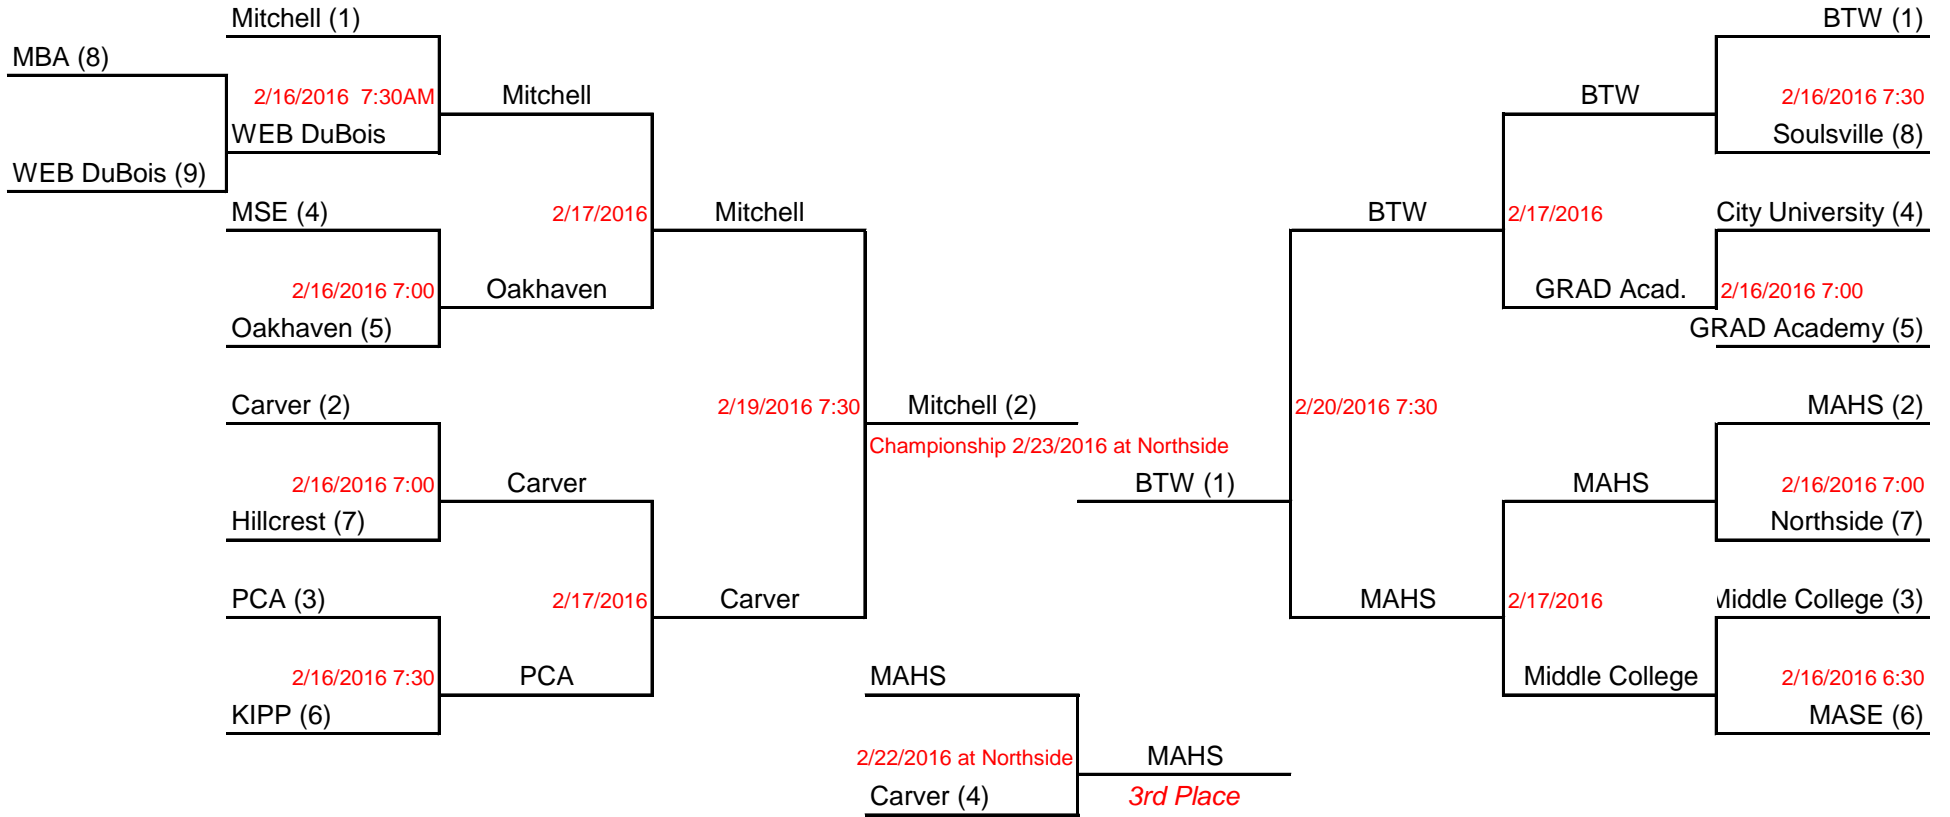

District 16A Tournament at Northside GIRLS

*first round at higher seed (top of bracket)

**District 16A Tournament at Northside
BOYS**

*first round at higher seed (top of bracket)