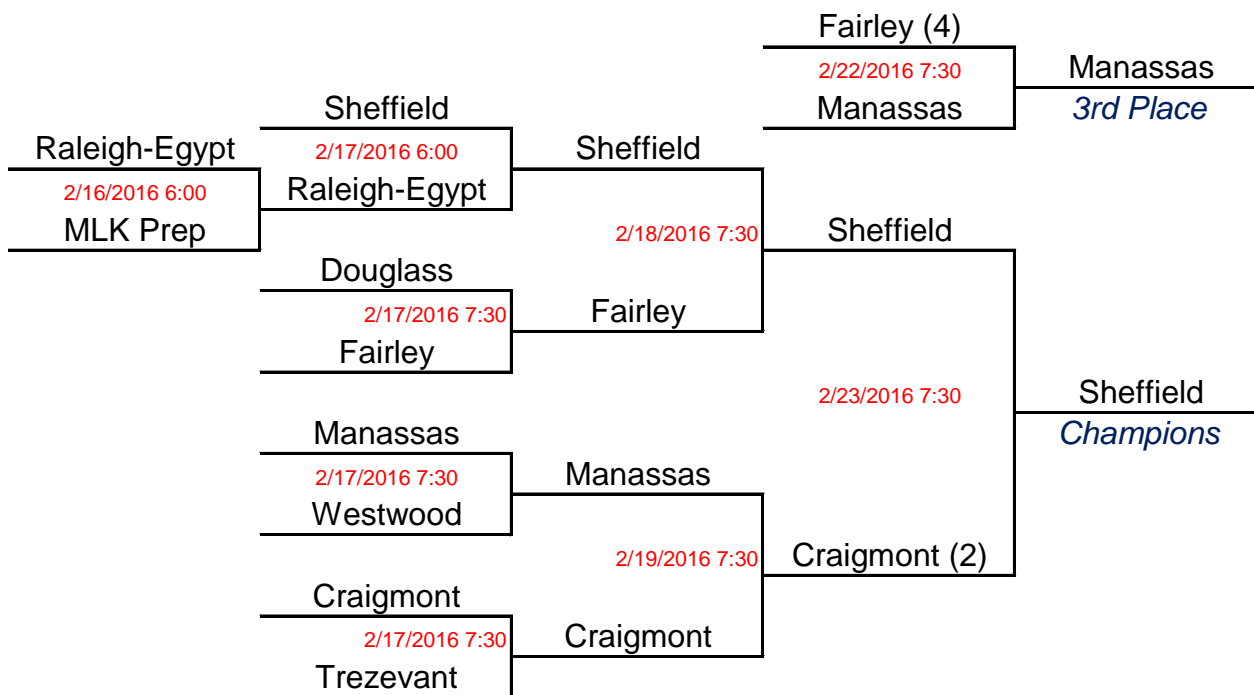

2015/2016 District 16 AA Boys Tournament Bracket

at Sheffield High School

*first round at higher seed (top of bracket)

2015/2016 District 16 AA Girls Tournament Bracket

at Sheffield High School

*first round at higher seed (top of bracket)