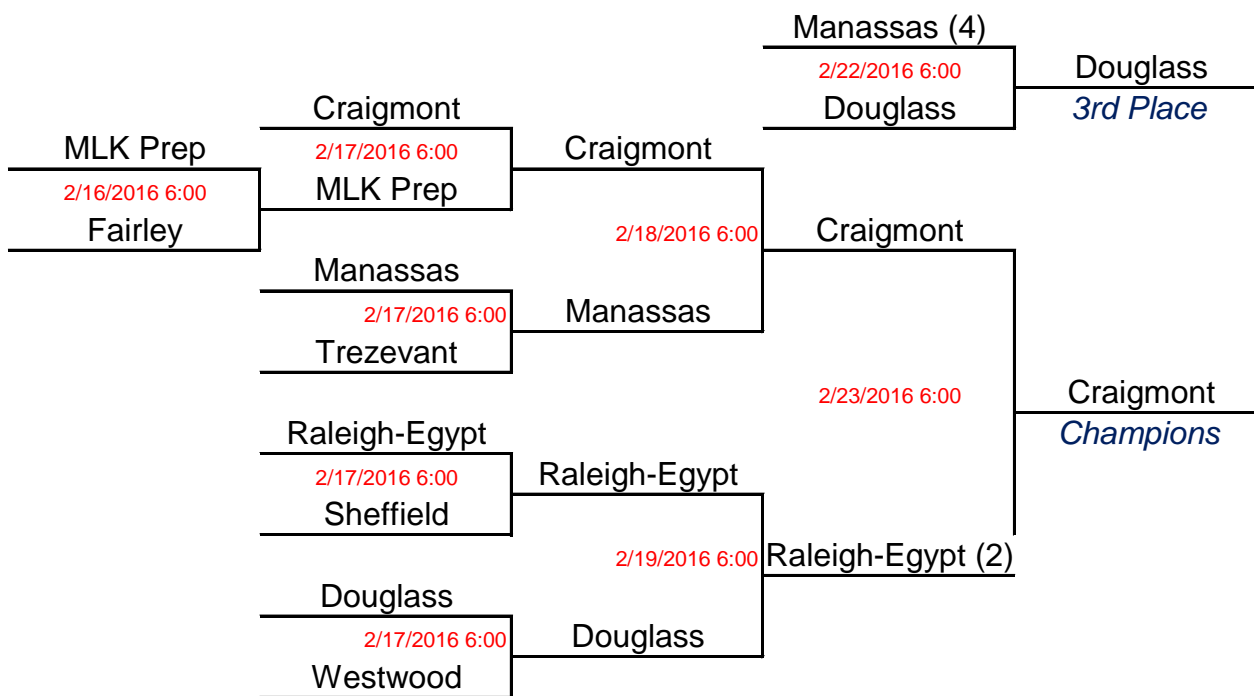

2015/2016 District 16 AA Boys Tournament Bracket

at Sheffield High School

*first round at higher seed (top of bracket)

2015/2016 District 16 AA Girls Tournament Bracket

at Sheffield High School

*first round at higher seed (top of bracket)